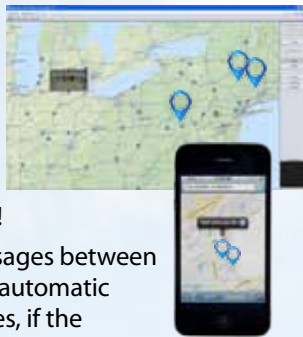

REMOTE CONTROL & GPS TRACKING INCLUDED!

Command Center software allows you to track your equipment using the built-in cellular transceiver and GPS system.

Access units from a map or list. Control units individually or broadcast to a group.

Manage your fleet from your laptop, pc or smartphone... without leaving your desk!

You can build a message library, share messages between boards, schedule messages and more. Get automatic email notifications when a message changes, if the battery voltage is low, if a pixel fails, or the unit moves.